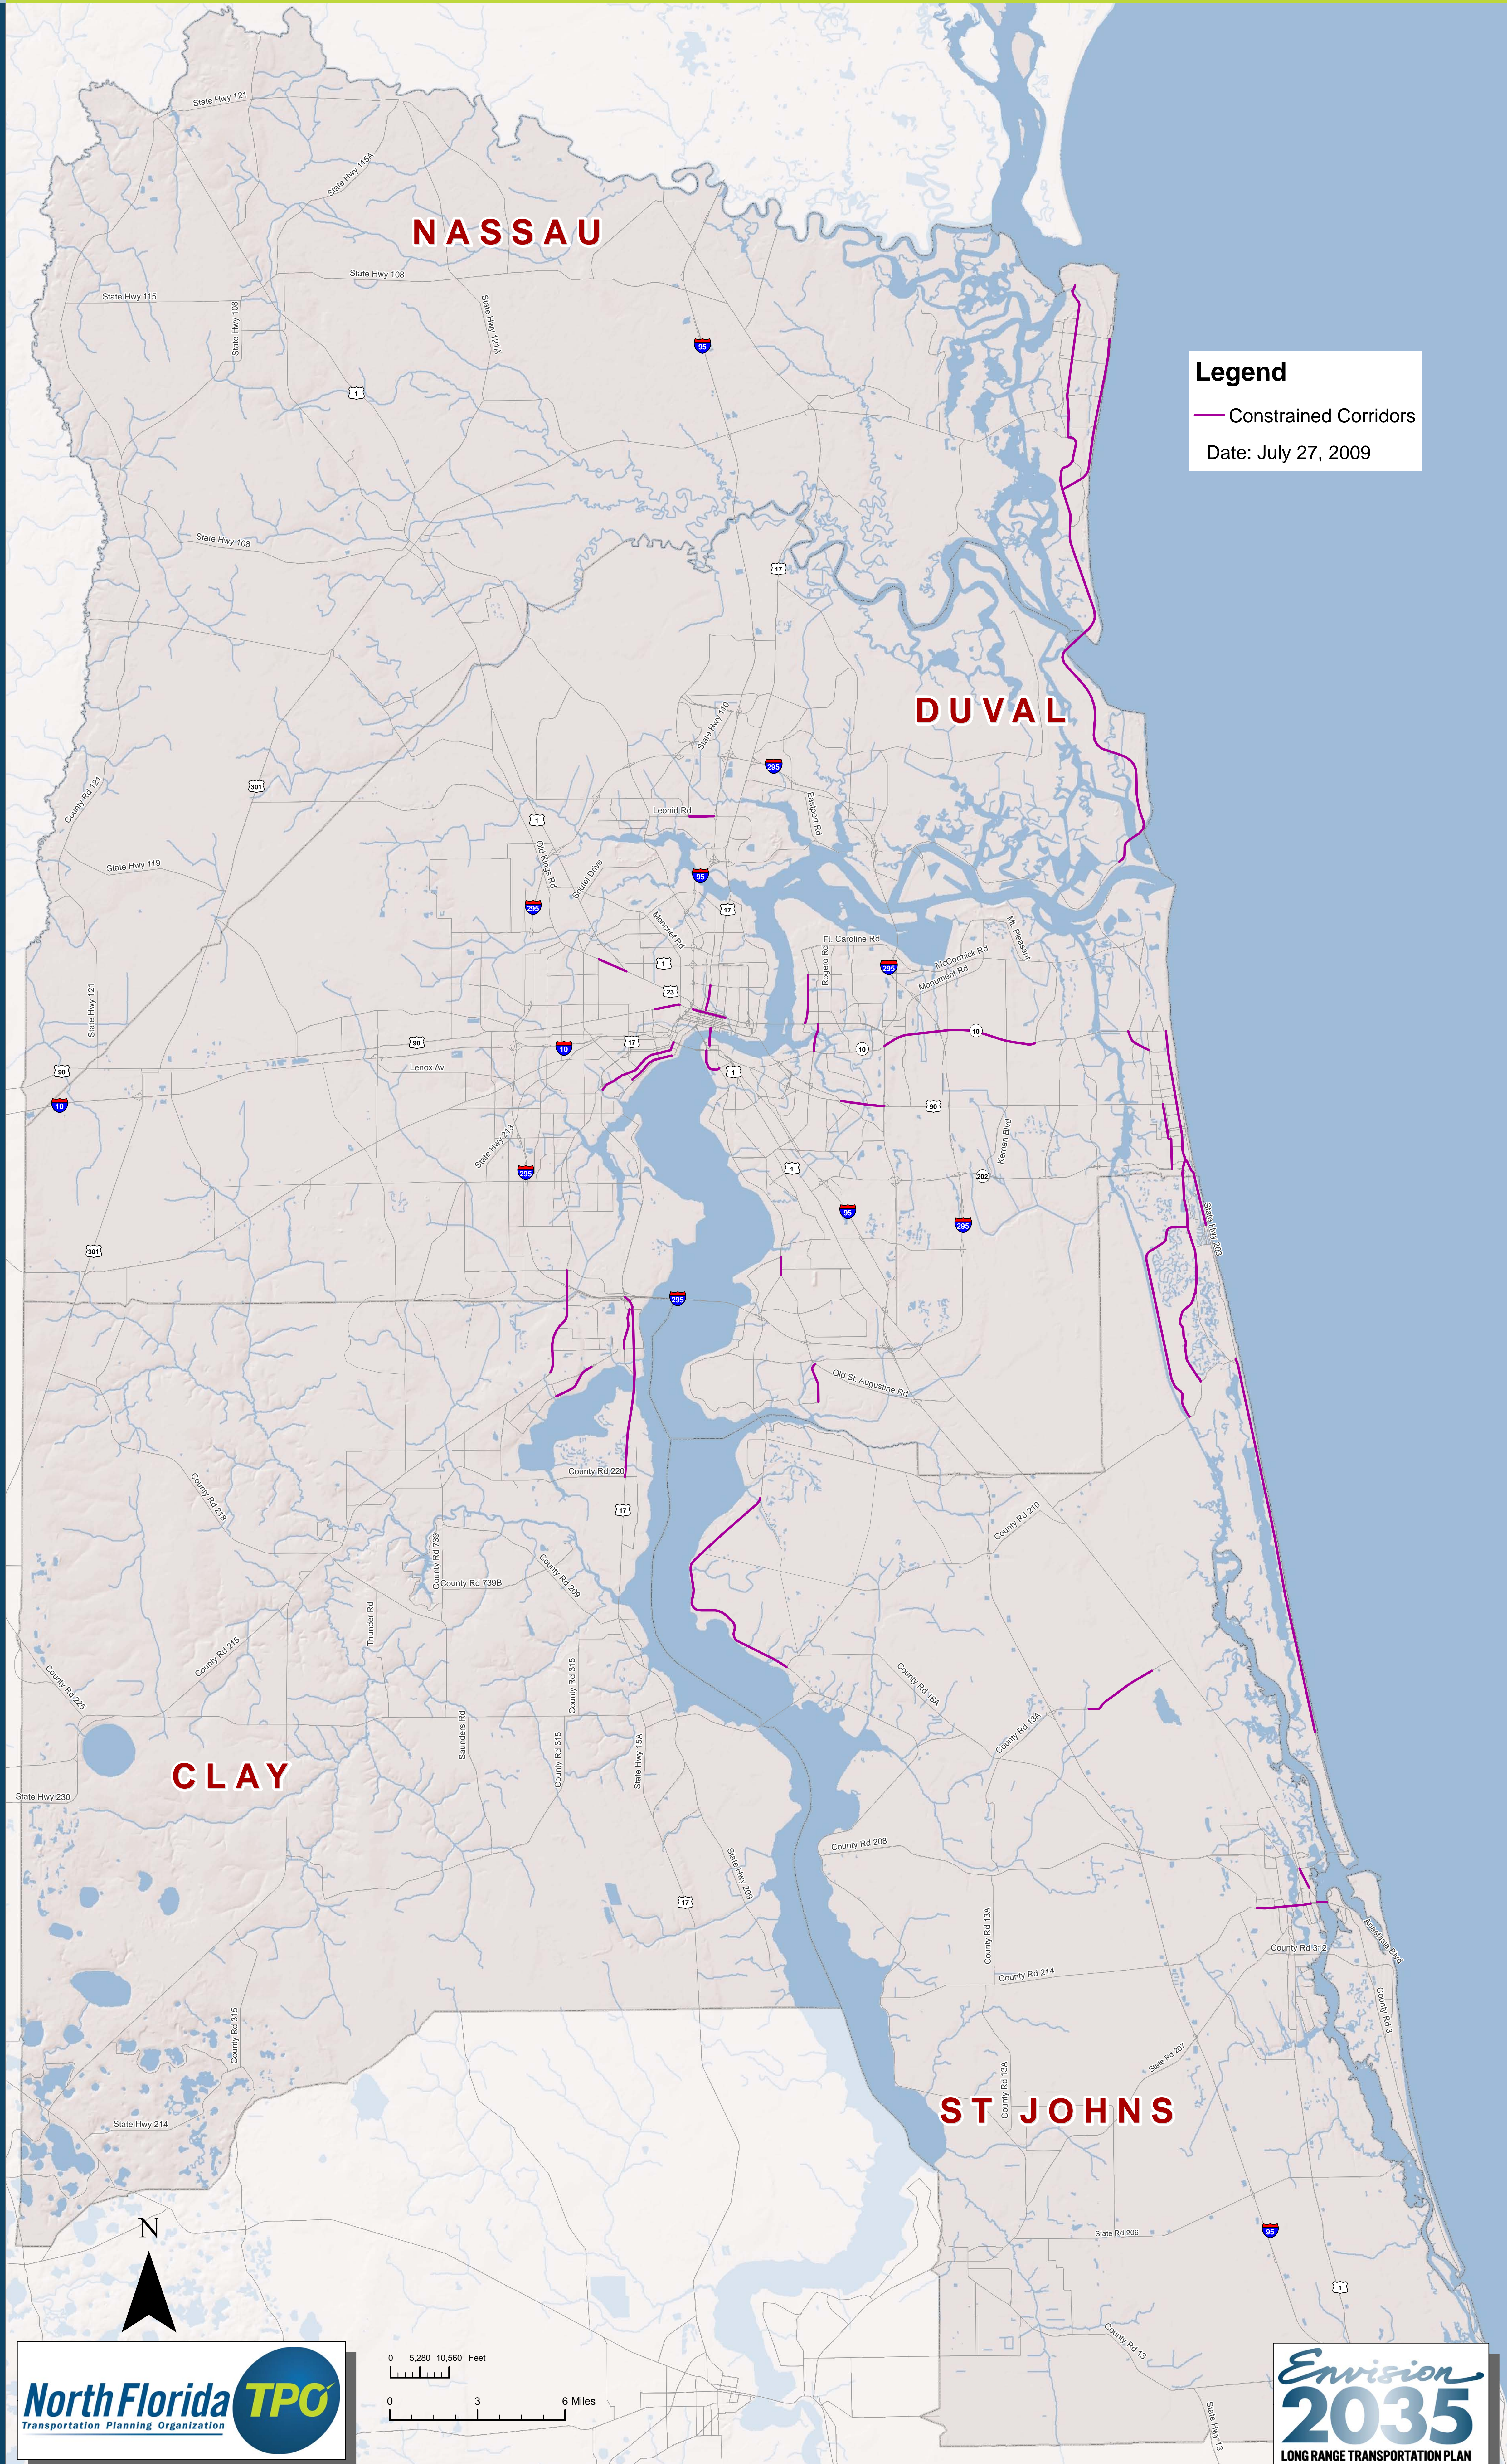

2035 Constrained Corridors

Legend
— Constrained Corridors
Date: July 27, 2009